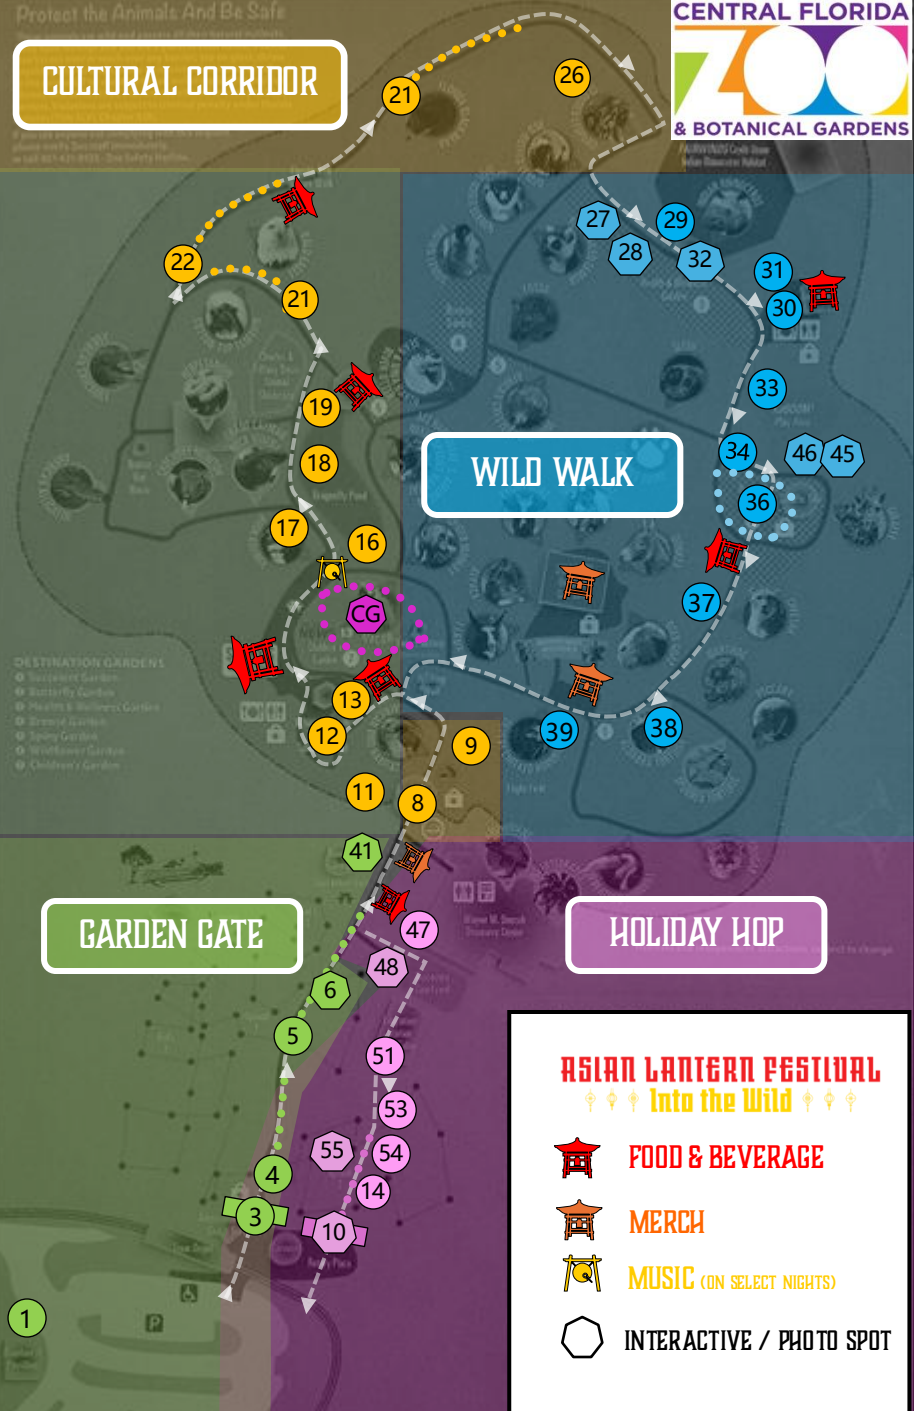

Protect the Animals And Be Safe

CULTURAL CORRIDOR

WILD WALK

GARDEN GATE

HOLIDAY HOP

ASIAN LANTERN FESTIVAL
Into the Wild

- **FOOD & BEVERAGE**
- **MERCH**
- **MUSIC (ON SELECT NIGHTS)**
- **INTERACTIVE / PHOTO SPOT**